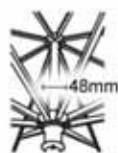

Hubs & Pole:

Virtually indestructible die-cast aluminium polished hubs (**2 year warranty**).
48mm diameter polished stainless steel pole with an aluminium sleeve for protection.