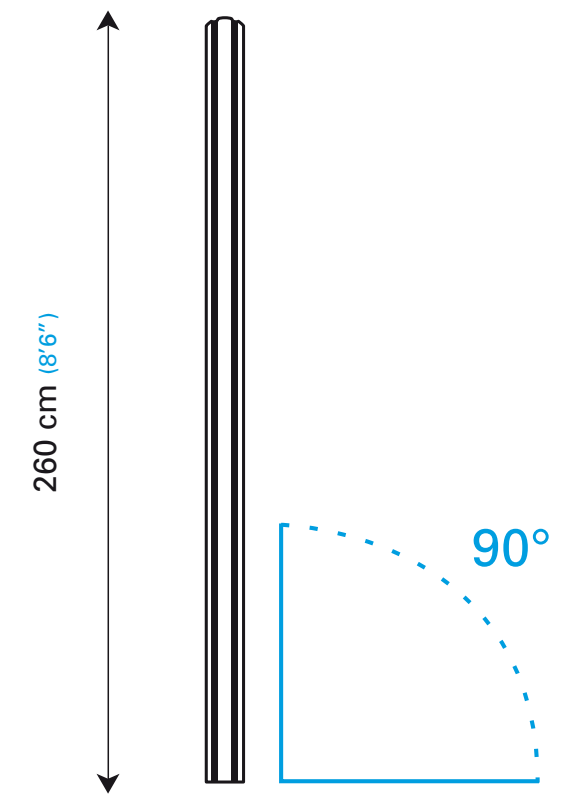

# Pole (FREE-STANDING) 75°

## FITTING

DECK

## FITTING

SCREW

# Pole (FREE-STANDING) 90°